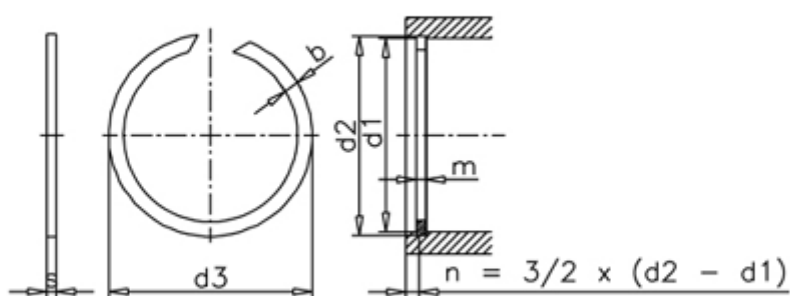

# Data Sheet

Article number: 0127221

Description: Circlip SB 430

## Measures

---

b = 7.50

d1 = 430

d2 = 435.0

d3 = 439.2

Description = SB 430

FN kN = 565.00